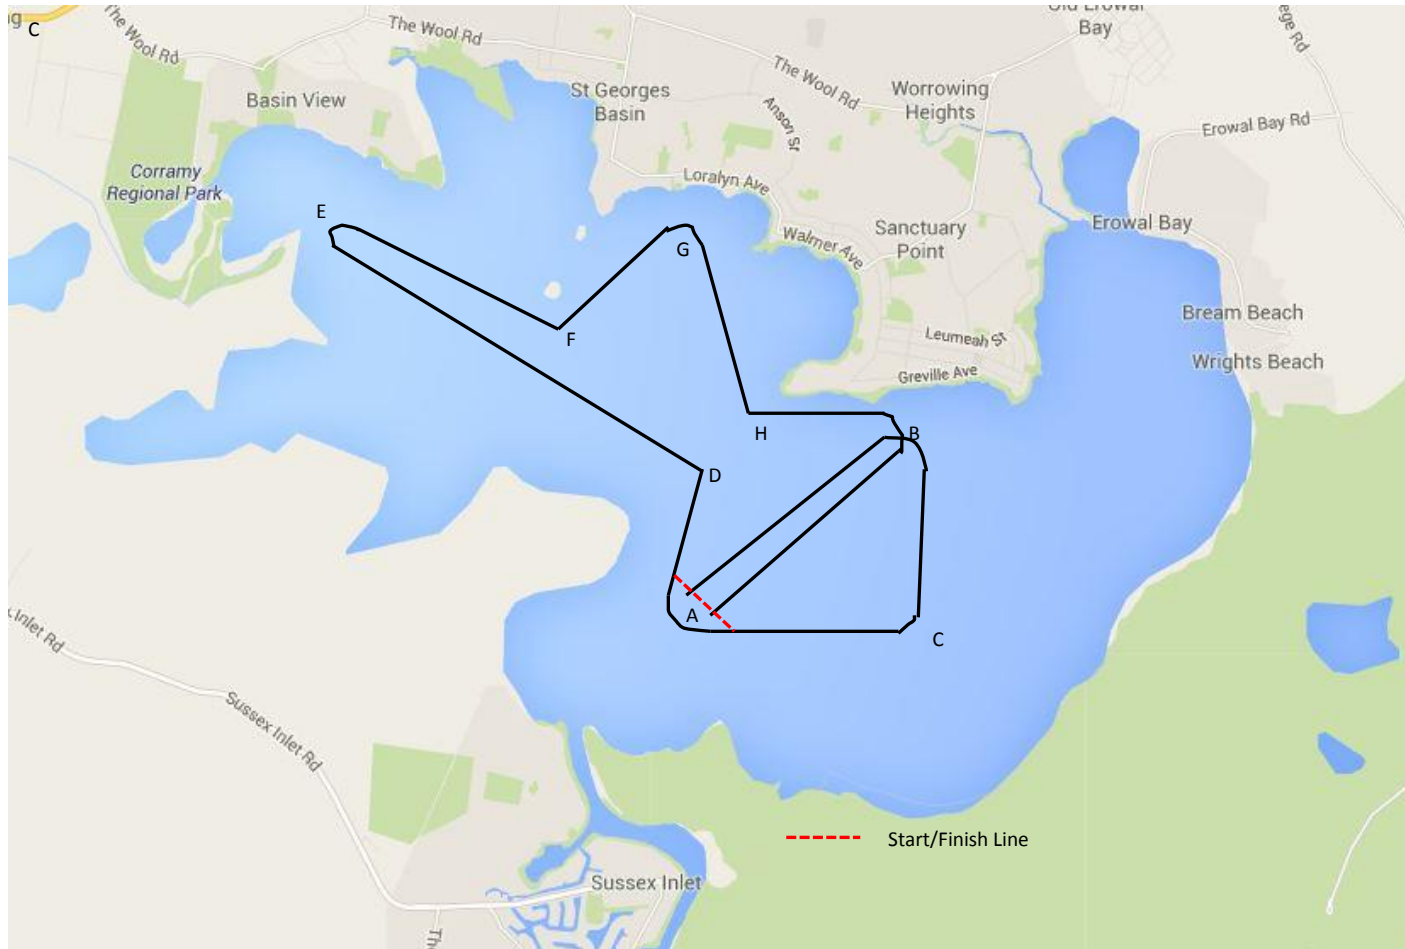

Regatta Basin Chase

Passage Race

Start A, then B, C, A, D(p), E, F(p), G, H(p), B, Finish A.

All marks to starboard unless indicated (p). A – Laid Mark, B – Laid Mark, C – Laid Mark, D – Laid Mark, E – Laid Mark, F – Cardinal Mark, G – Laid Mark, H – Cardinal Mark. Laid marks are Orange Inflatable buoys or Flag type marks.